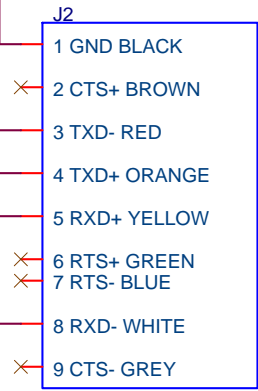

RS422 cable for connecting a Mix8 to a PC

Male DB9 connector to MIX8

RS422 CABLE TO PC

USB-RS422-WE (FTDI RS422 CABLE)

BLACK

ORANGE

RED

YELLOW
WHITE

Title		
Mix8 TO PC CABLE wiring diagram		
Size	Document Number	Rev
A	Zaxcom	1
Date:	Tuesday, February 23, 2016	Sheet 1 of 1