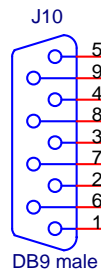

RS422 cable for connecting a Mix8 to a PC

Male DB9 connector to MIX8

RS422 CABLE TO PC

USB-RS422-WE (FTDI RS422 CABLE)

BLACK

ORANGE

RED

YELLOW
WHITE

Title		
Mix8 TO PC CABLE wiring diagram		
Size	Document Number	Rev
A	Zaxcom	1
Date:	Tuesday, February 23, 2016	Sheet 1 of 1